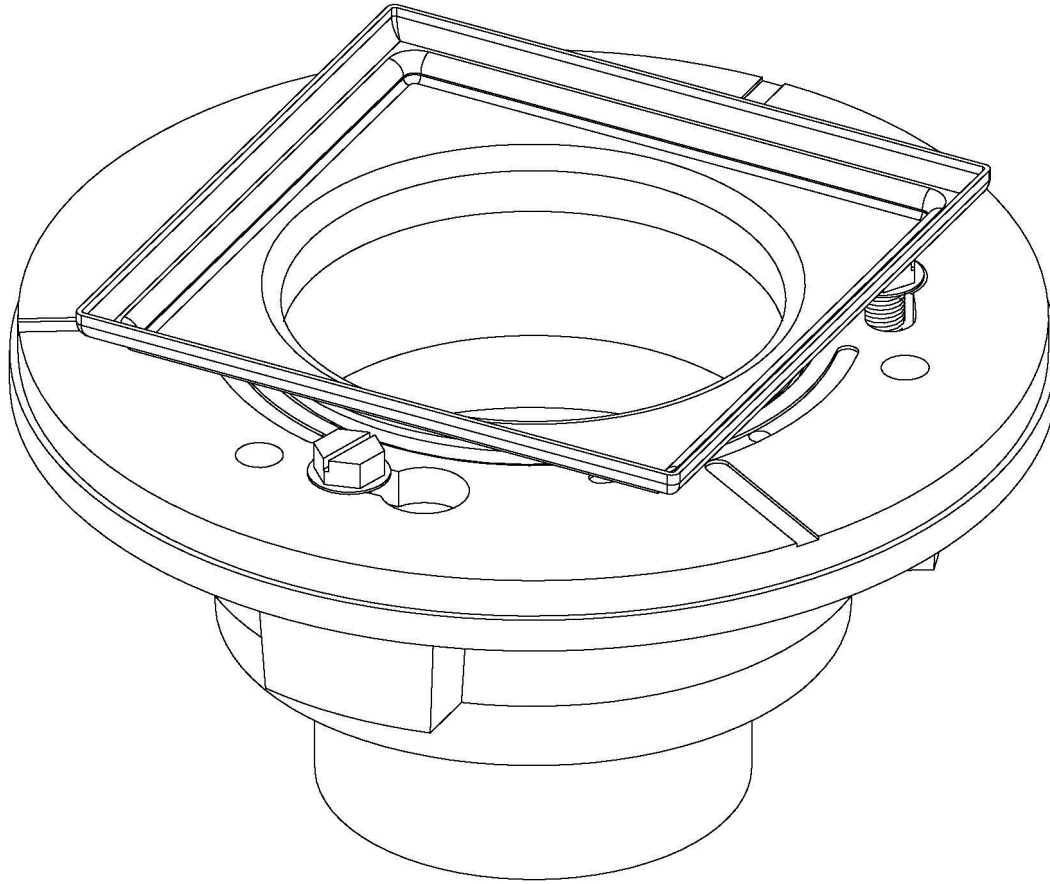

DT 43 Specifications

Residential Drain Assembly includes:

- CDIT 43 - 4" x 3" Cast Iron Drain Body with Threaded Outlet
- T4 - 4" Throat to fit G series Strainer
- HS 2 - 2" Hair Catch
- MG 5 - Mud Guard